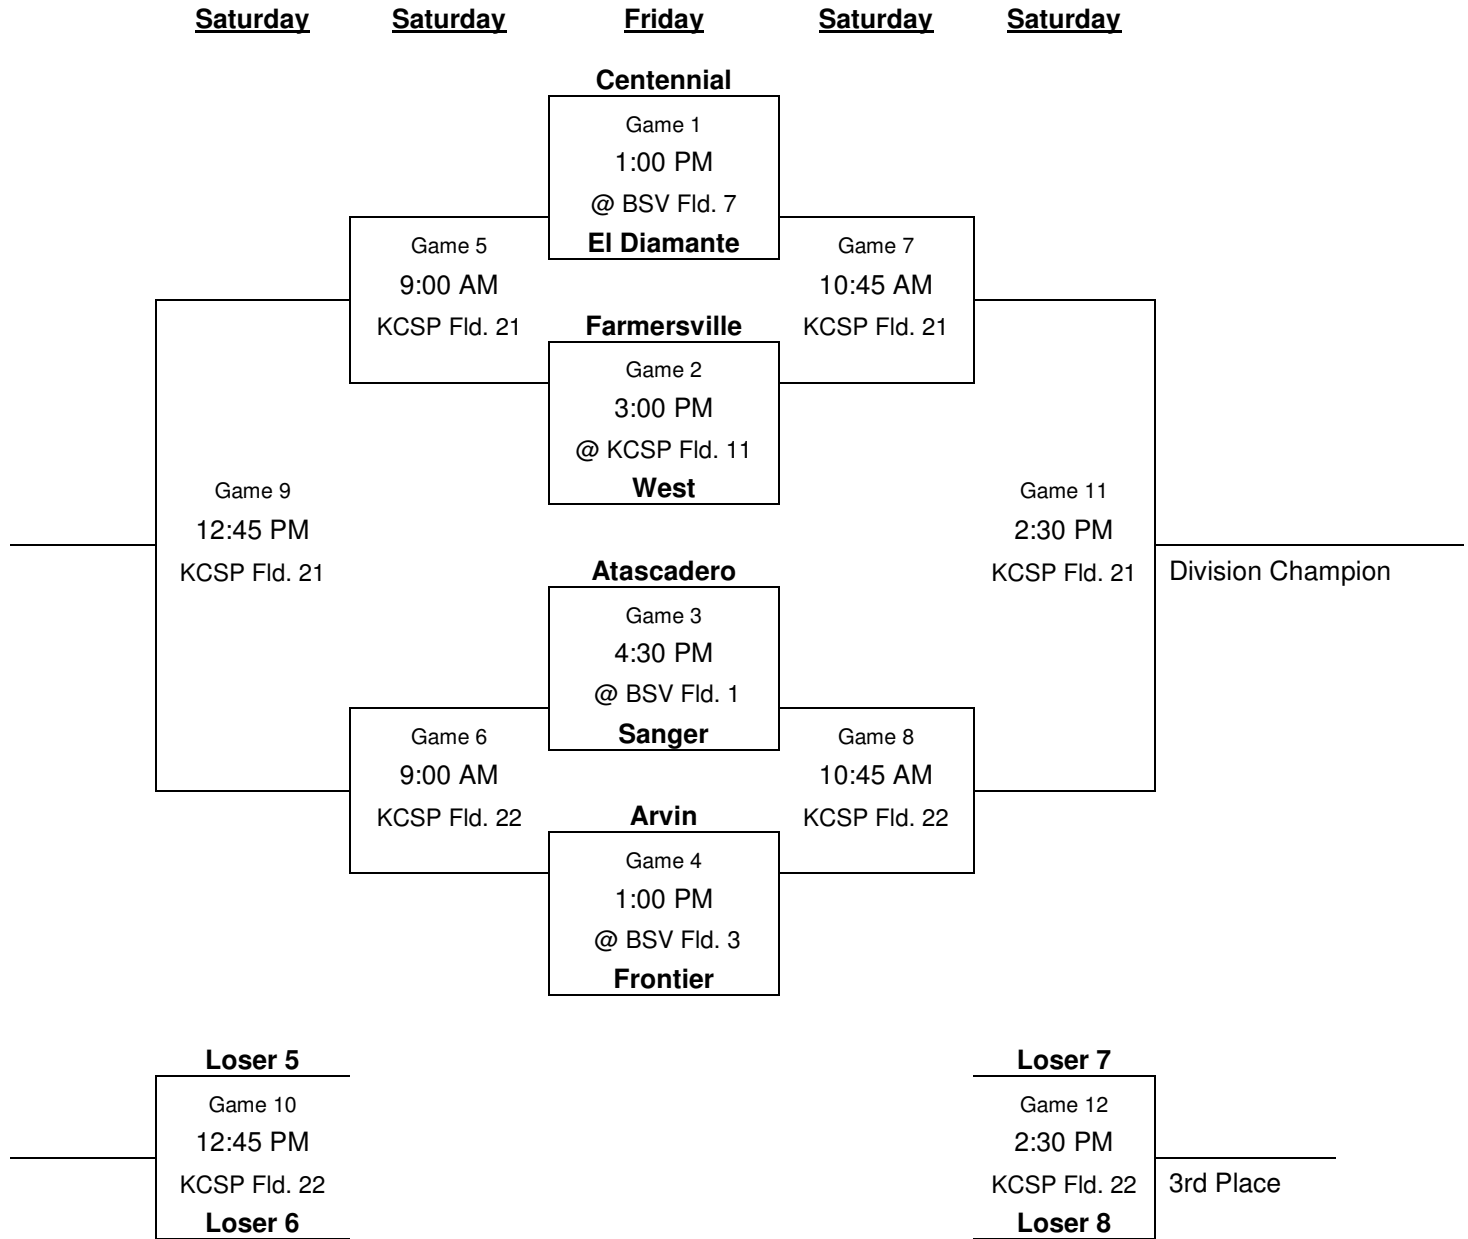

# Boys Premier B

40 minute halves/10 minute halftime/2x10 golden-goal minute OT/PKs.

Top of bracket wears white jerseys or by mutual agreement.

Trophies: 1<sup>st</sup>, 2<sup>nd</sup> & 3<sup>rd</sup>/Individual Awards: 1<sup>st</sup>